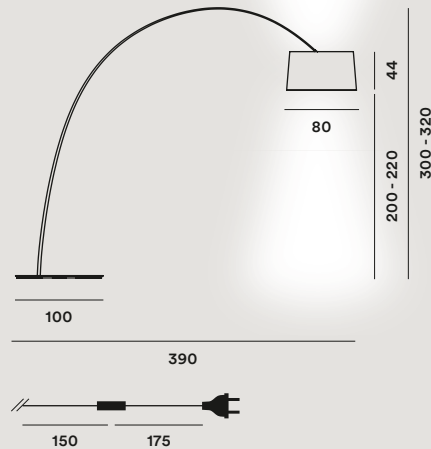

Colours: bianco, nero, cremisi, greige, indaco

Special colours on request

Weight:
net kg 57,60

Modulo LED + Chouchin, Gregg, Rituals XL

LED

LED Included
20,3W 3000° K
2426 lm CRI>90 119 lm/W
Dimmable version
Possible configurations:
On-Off/Push/DALI