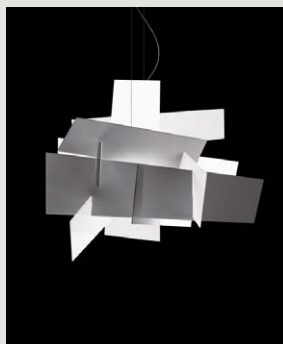

Big Bang L - XL

Enrico Franzolini con
Vicente Garcia Jimenez,
2005-2016

	energy cl.	colours	code	vat excluded
<i>Big Bang L</i>	A+	bianco	151017 10	2.168,00
		rosso	151017 63	2.299,00
<i>Big Bang XL</i>	A+	bianco	1510072L 10	3.474,00
		rosso	1510072L 63	4.002,00

Methacrylate and coated
aluminium

Big Bang L
LED Included
58W 3000° K
6084 lm CRI>90 105 lm/W
Dimmable
Possible configurations:
On-Off/Push/DALI

Big Bang XL
LED Included
87W 3000° K
9126 lm CRI>90 105 lm/W
Dimmable
Possible configurations:
On-Off/Push/DALI

⊕ CE IP 20

Colours:
bianco, rosso

Special colours
on request

Weight:
Big Bang L
net kg 14,40

Big Bang XL
net kg 32,40