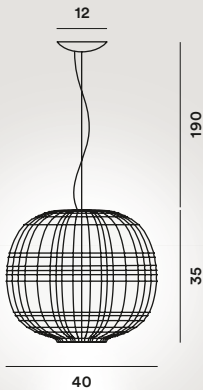

Tartan

Ludovica e Roberto
Palomba, 2015

Blown acid-etched glass
with reliefs

Tartan E27
LED retrofit / Fluo
1x25W E27
Halo 1x150W E27

Tartan LED
Included 20,3W 3000° K
2426 lm CRI>90 119 lm/W
Dimmable version
Possible configurations:
On-Off/Push/DALI

	energy cl.	colours	code	vat excluded
<i>Tartan E27</i>	A+, A, B, C	bianco	273007 10	408,00
		grigio	273007 24	
<i>Tartan E27 h. 5 m</i>		bianco	273007/5 10	437,00
on request		grigio	273007/5 24	
<i>Tartan LED</i>	A+	bianco	273007L 10	462,00
		grigio	273007L 24	
<i>Tartan LED h. 5 m</i>		bianco	273007L/5 10	481,00
on request		grigio	273007L/5 24	
<i>Tartan LED dimmable</i>	A+	bianco	273007LD 10	516,00
		grigio	273007LD 24	
<i>Tartan LED dimmable</i>		bianco	273007LD/5 10	535,00
h. 5 m on request		grigio	273007LD/5 24	

Version without canopy with multiple canopy holder

<i>Tartan E27</i>	A+, A, B, C	bianco	273007SR 10	398,00
		grigio	273007SR 24	
<i>Tartan E27 h. 5 m</i>		bianco	273007SR5 10	427,00
on request		grigio	273007SR5 24	

Colours: bianco, grigio

Weight:
net kg 4,60

Halo, Fluo,
LED retrofit light
bulbs not included