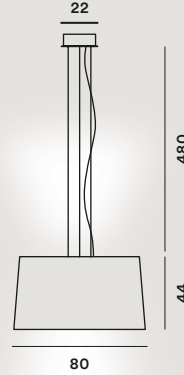

Twice as Twiggy

Marc Sadler, 2016

Coated fibreglass-based composite material, PMMA and aluminium

LED Included
81W 3000° K 8517 lm
CRI>90 106 lm/W
Dimmable

Possible configurations:
On-Off/Push/DALI

	energy cl.	colours	code	vat excluded
<i>Twice as Twiggy</i>	A+	bianco	275017 10	2.395,00
		nero	275017 20	
		greige	275017 25	
		cremisi	275017 67	
		indaco	275017 87	

Colours: bianco, nero, cremisi, greige, indaco

Special colours on request

Weight:
net kg 7,40

Twice as Twiggy

Marc Sadler, 2015

Coated fibreglass-based composite material, PMMA, and coated metal and aluminium

LED Included
81W 3000° K 8517 lm
CRI>90 106 lm/W
Dimmer Included

	energy cl.	colours	code	vat excluded
<i>Twice as Twiggy</i>	A+	bianco	275013 10	4.954,00
		nero	275013 20	
		greige	275013 25	
		cremisi	275013 67	
		indaco	275013 87	

Colours: bianco, nero, cremisi, greige, indaco

Special colours on request

Weight:
net kg 57,60