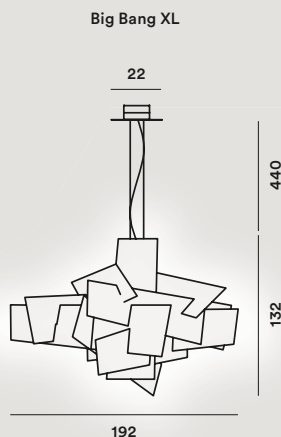

⊕ CE IP 20

Colours:
bianco, rosso

Special colours
on request

Weight:
Big Bang L
net kg 14,40

Big Bang XL
net kg 32,40

Tartan

Ludovica e Roberto
Palomba, 2015

Blown acid-etched glass
with reliefs