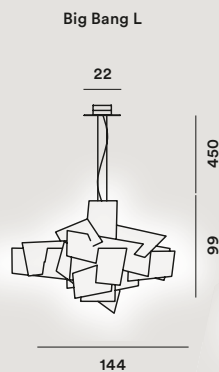

⊕ CE IP 20

Colours:
bianco, rosso

Special colours
on request

Weight:
Big Bang L
net kg 14,40

Big Bang XL
net kg 32,40

Tartan

Ludovica e Roberto
Palomba, 2015

Blown acid-etched glass
with reliefs