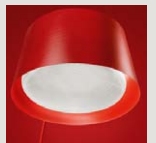

Colours: bianco, nero, cremisi, greige, indaco

Special colours on request

Weight:
net kg 57,60

Modulo LED + Chouchin, Gregg, Rituals XL

LED

LED Included
20,3W 3000° K
2426 lm CRI>90 119 lm/W
Dimmable version
Possible configurations:
On-Off/Push/DALI